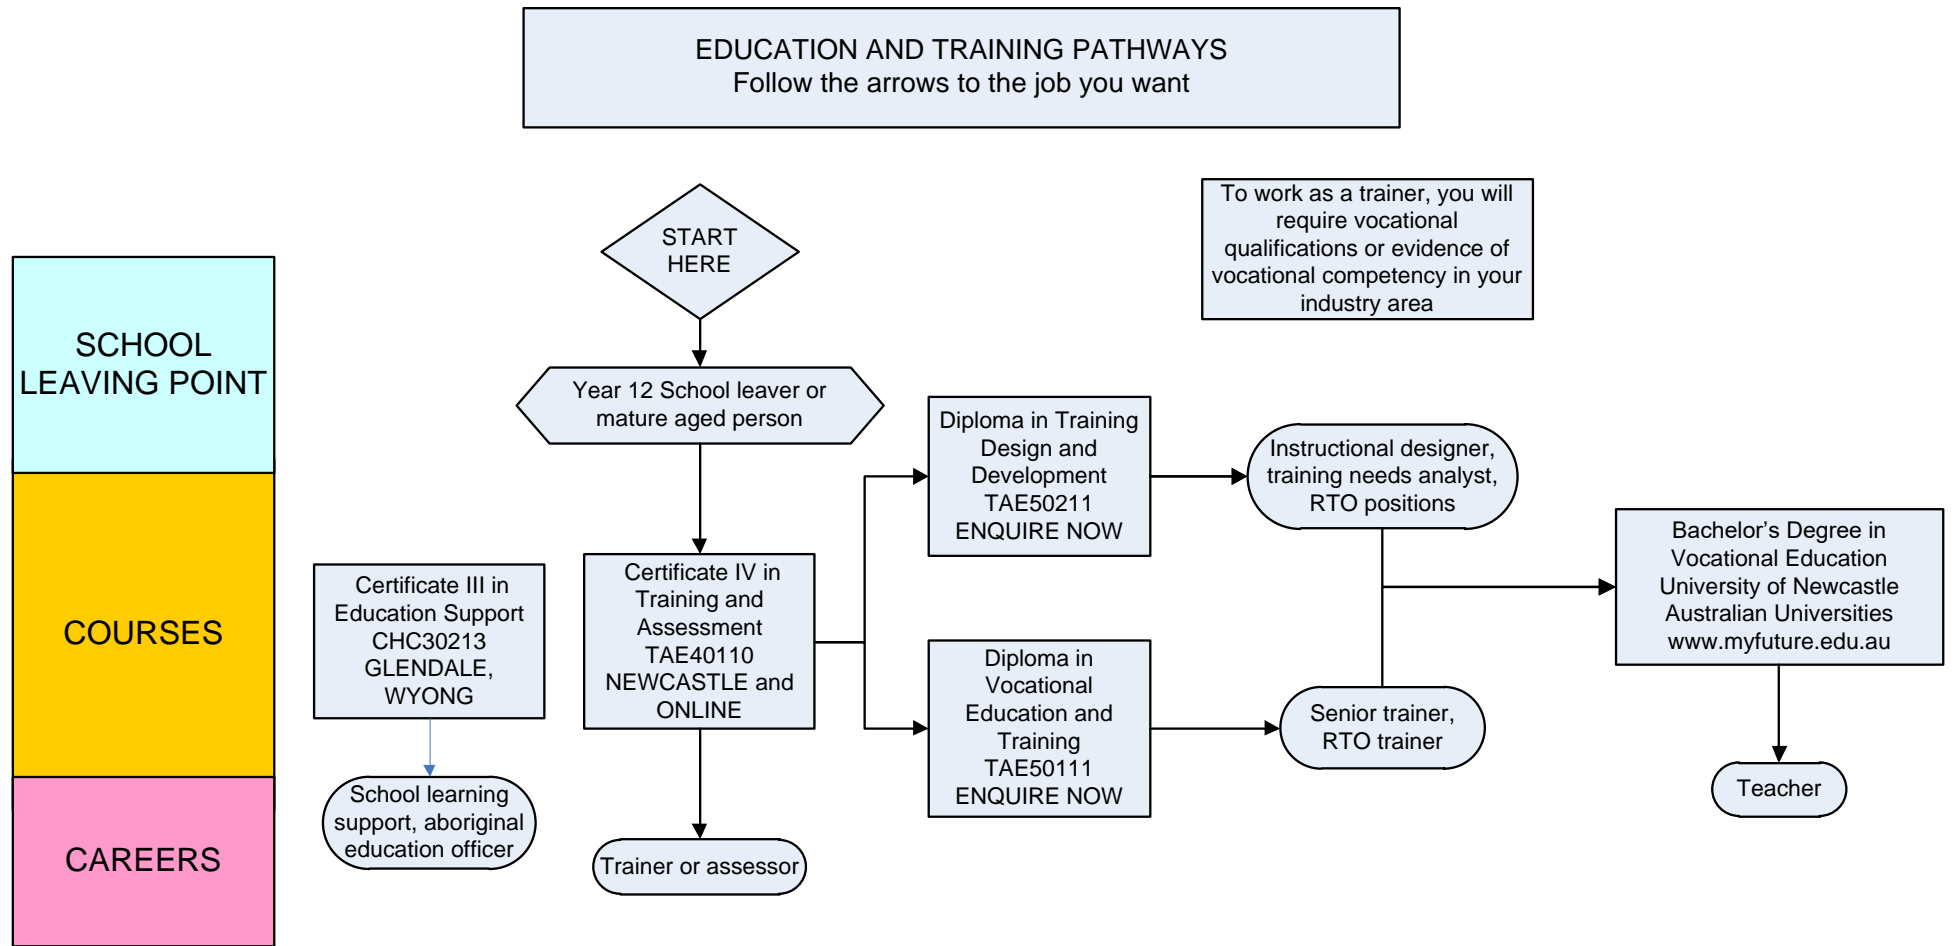

[RETURN to INDEX](#)