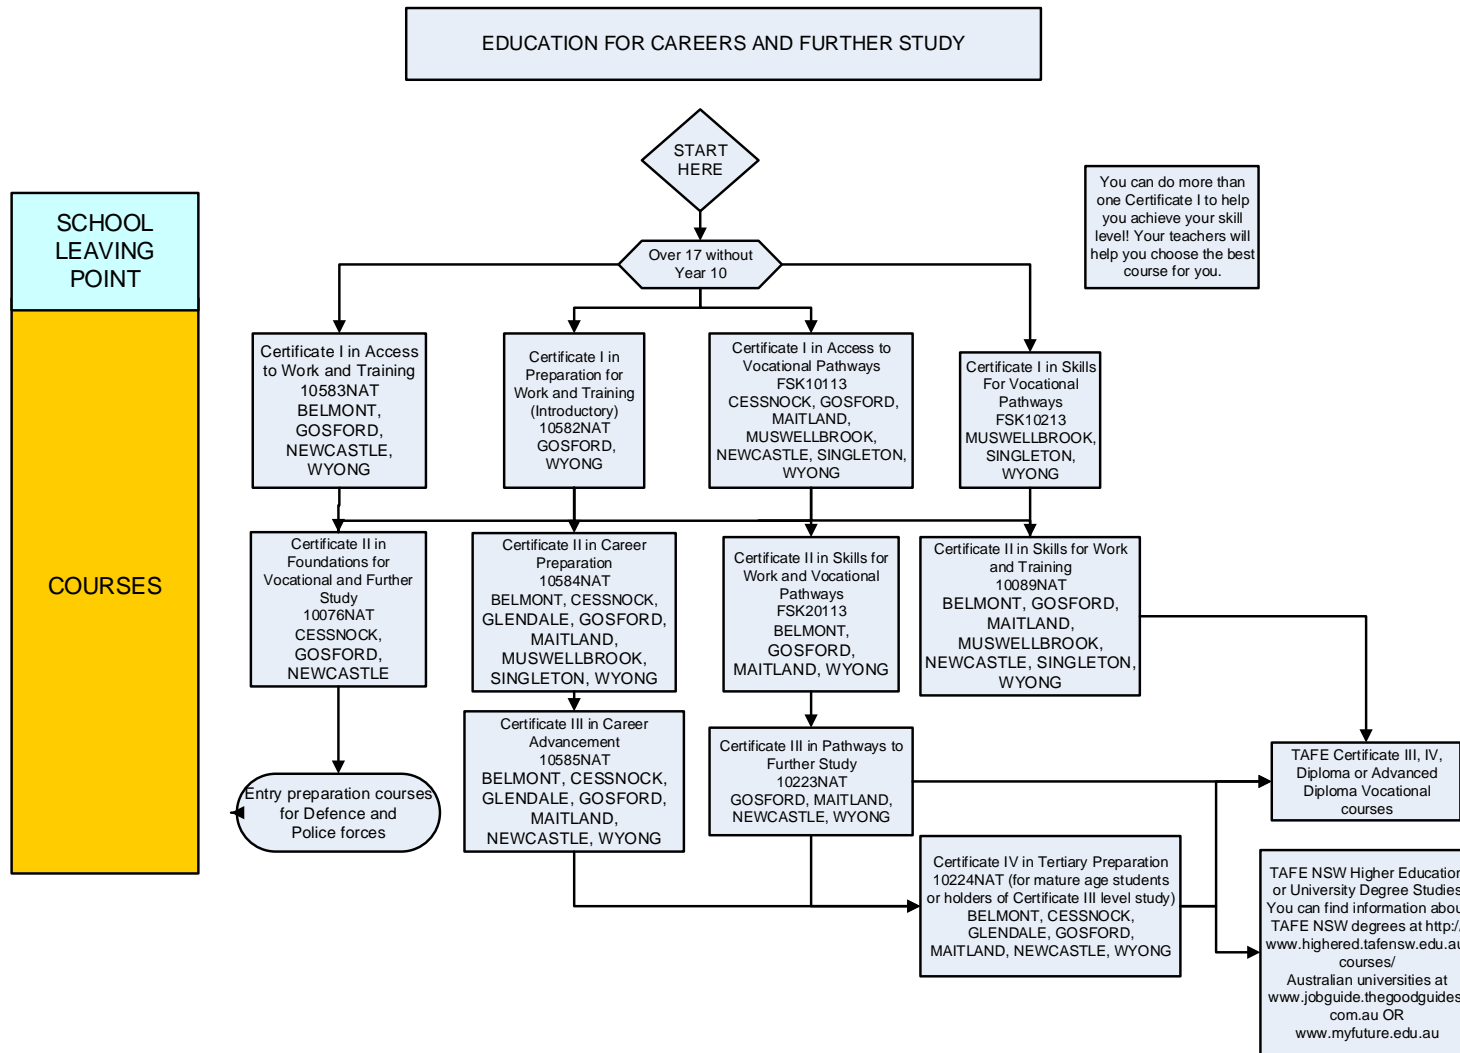

Health and Community Services Pathways	
Ageing and Disability - Individual Support Services	43
Beauty	44
Community Services	45
Dental Assistant and Sterilisation Services	46
Early Childhood Education and Care	47
Education and Care School Age Care	48
Fitness and Massage	49
Hairdressing	50
Leisure and Health Services	51
Mental Health and Alcohol and Other Drugs	52
Nursing and Allied Health Assistance	53
Youth Work	54
Industrial Design Pathway	
Industrial Design	55
Maritime and Marine Engineering Pathways	
Marine Engineering	56
Maritime Industry	57
Metals and Mechanical Engineering Pathways	
Engineering Fabrication	58
Mechanical Engineering	59
Mining Pathways	
Coal Mining	60
Primary Industries	
Agriculture and Farm Management	61
Animal Care	62
Floristry	63
Horse Industry	64
Horticulture – Arboriculture	65
Horticulture – Landscape	66
Horticulture – Parks and Gardens	67
Horticulture – Retail and Wholesale Nursery	68
Horticulture – Turf	69
Wine Industry	70
Wool Handling and Wool Classing	71
Transport Industry Pathways	
Automotive Air Conditioning and Automotive Electrical	72
Automotive Body Repair and Refinishing	73
Automotive Bus, Truck and Trailer and RV Manufacture & Service	74
Automotive Heavy Vehicle Servicing and Repair	75
Automotive Light Vehicle Servicing and Repair	76

[RETURN to INDEX](#)