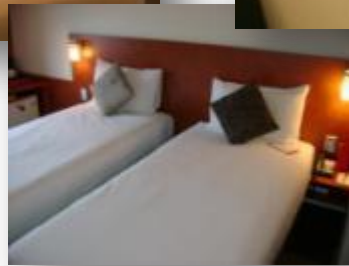

Selection of Room Types...

- Single
- Twin Share
- Special Access (wheelchair friendly)