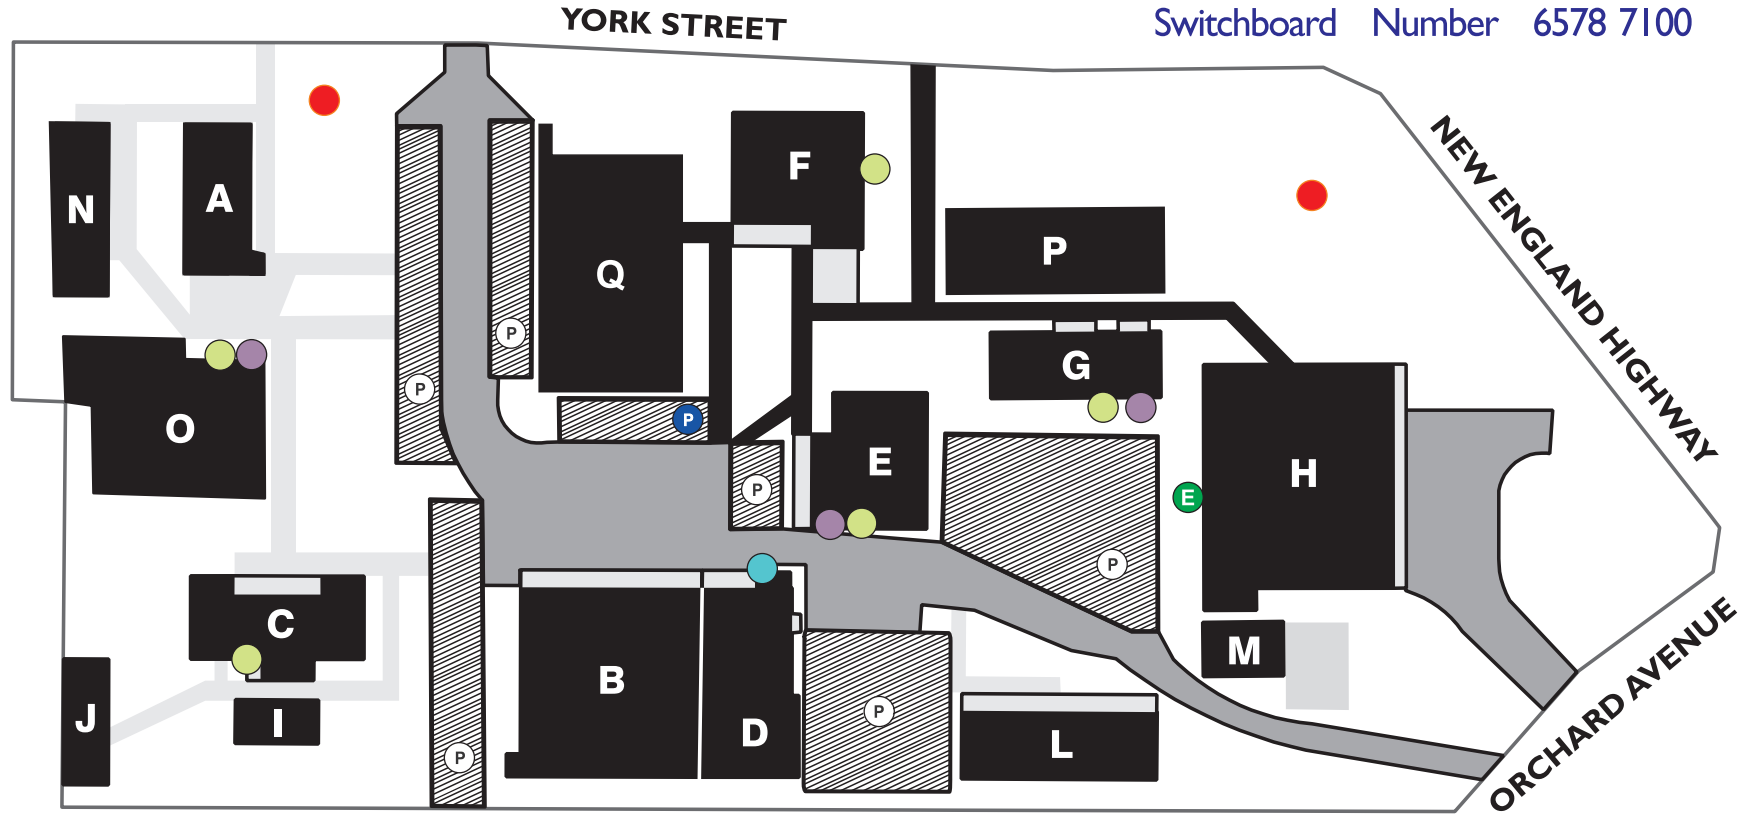

# Singleton Campus

Emergency Number EXT: 7777  
Switchboard Number 6578 7100

-  Access Parking
-  Parking
-  Evacuation Assembly Point
-  Flammable Liquid Storage
-  Toilets
-  Disabled Toilet
-  Emergency Eye Wash

 No Smoking Within 6 Metres of Buildings Across the Singleton Campus Site