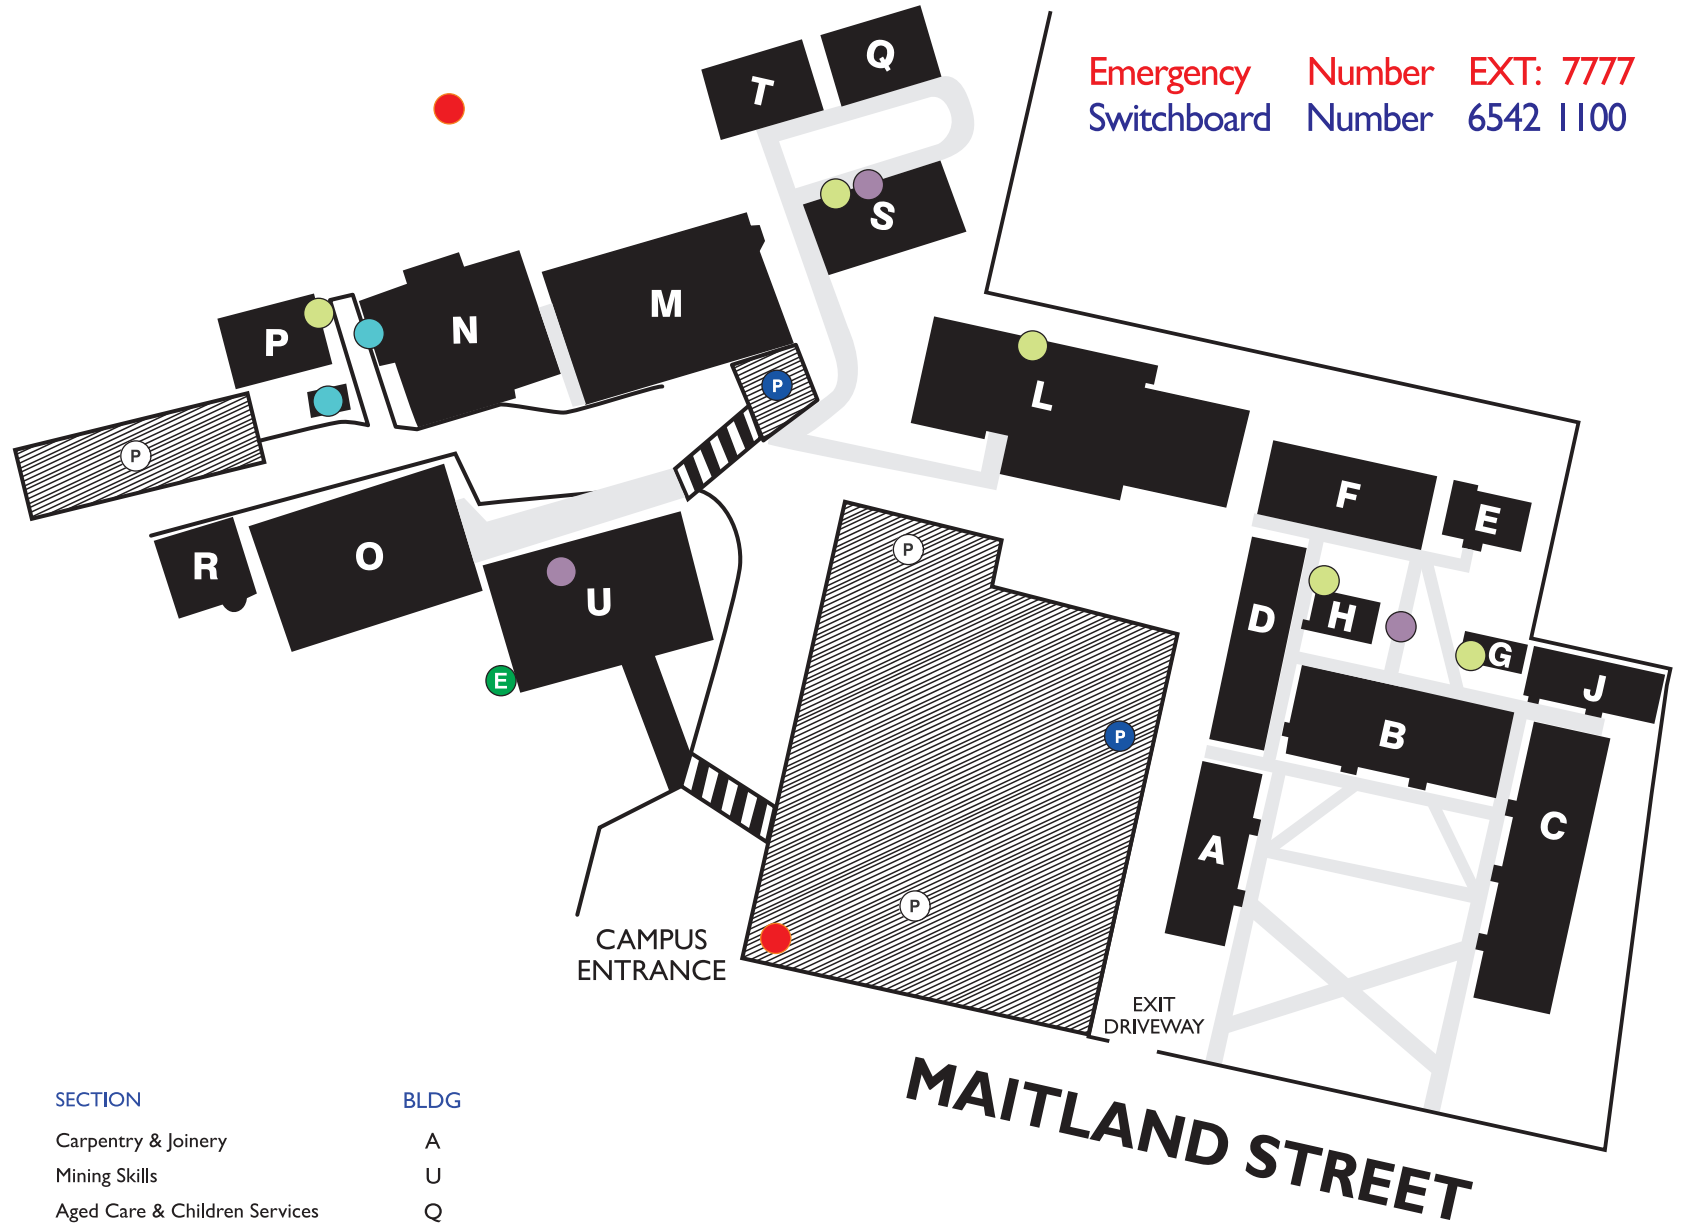

Muswellbrook Campus

Emergency Number EXT: 7777
Switchboard Number 6542 1100

- P Access Parking
- P Parking
- Evacuation Assembly Point
- Flammable Liquid Storage
- Toilets
- Disabled Toilet
- E Emergency Eye Wash

SECTION	BLDG
Administration	B
Library	B
Counsellor	B
Outreach	B
General Classroom	B
General Classroom	C
General Storeroom	D
Student Amenities	D
Hairdressing	E
Career Skills & Education	F
Canteen	F
Staffroom	F
Toilets	G
Toilets	H
General Classrooms	J
Automotive	L
Metal Fabrication	M
Welding	N
Fitting & Machining	O
Toilets/Showers	P