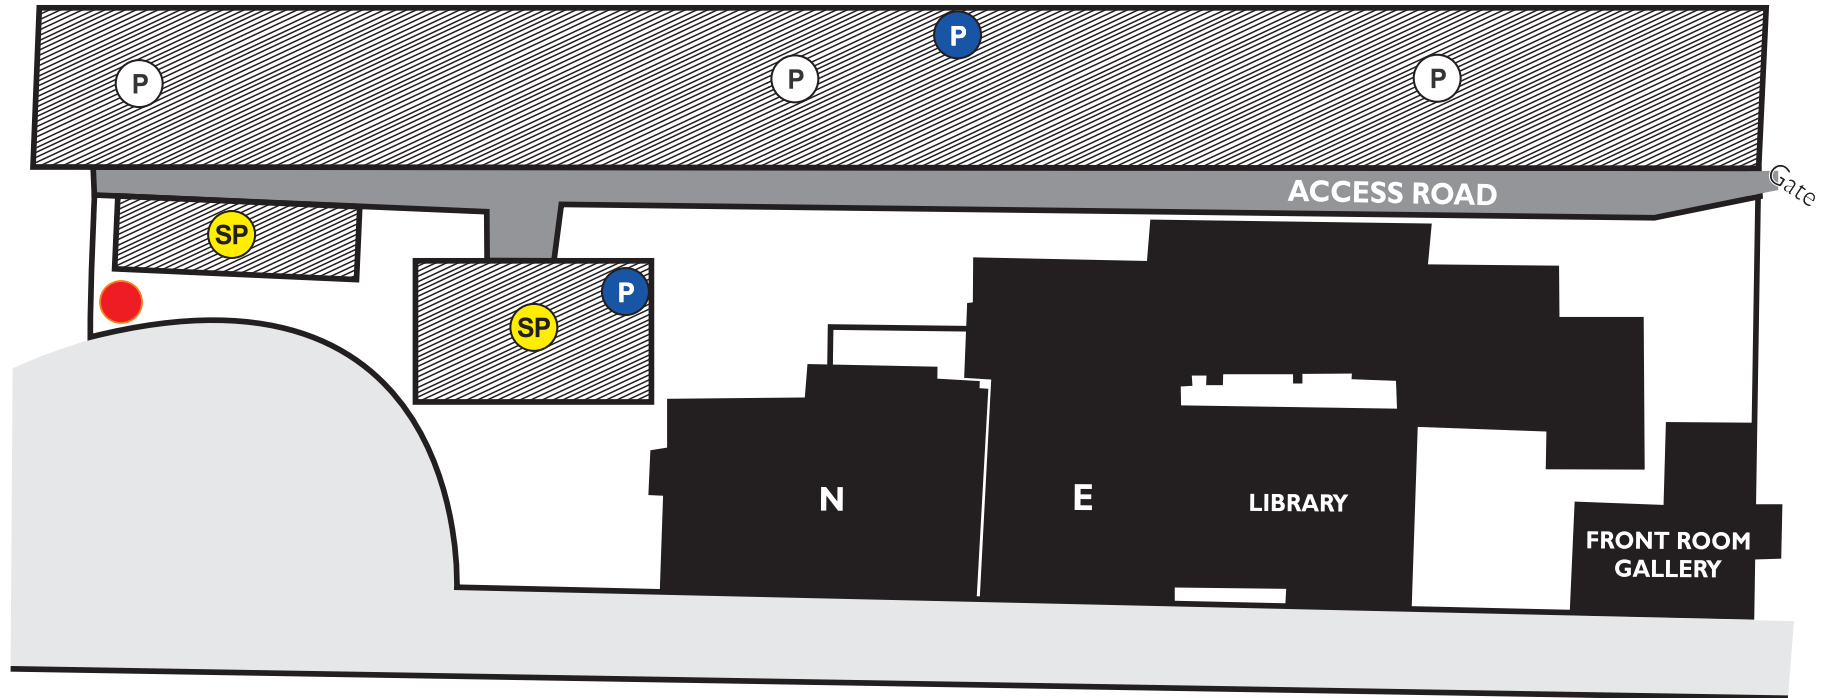

Hunter St Campus

Emergency Number 4923 7777
Switchboard Number 4929 0333

- Staff Parking
- Access Parking
- Parking
- Evacuation Assembly Point

HUNTER STREET

SECTION	BLDG
Creative Industries Faculty Director's Unit	Gallery
Ceramics (GE09)	E
Digital Media (GE09)	E
Security (GE14)	E
Library (GE2)	E
Student & Campus Administration (GE14)	E
Fine Arts (FE17)	E

Carpark Entrance via
WORTH PLACE
100m

No Smoking Within 6 Metres of Buildings Across the Hunter St Campus Site